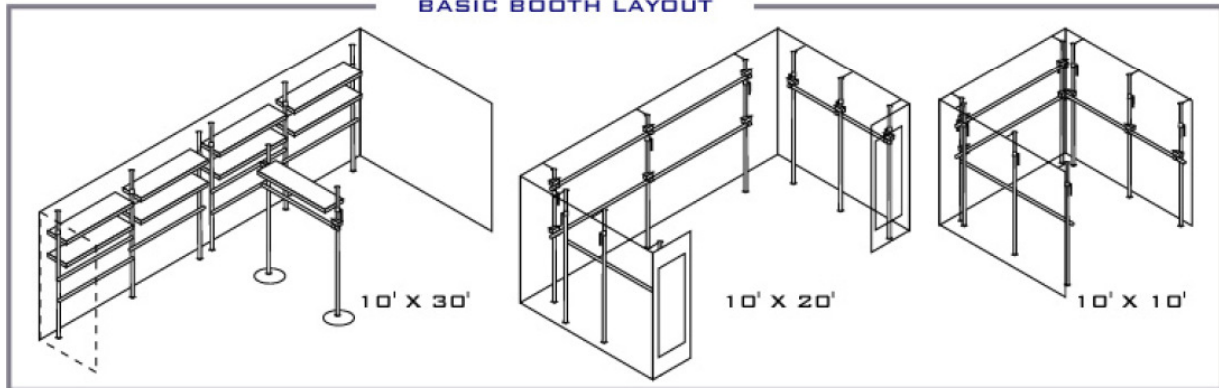

- HANG RODS -SHELVES -COLORED PAPER -SIGNS
- DISPLAY POLES (ALL BLACK / SILVER AND BLACK)
- DISPLAY POLE BASES (SELF STANDING)

RENTAL DISPLAY POLE EXHIBITS AVAILABLE, STARTING AS LOW AS \$475.00 INCLUDING: SHOW SITE SUPERVISION, CARPENTRY, SHIPPING AND INSTALLATION. CUSTOM LAYOUTS AND DESIGNS ARE ALSO AVAILABLE.

BASIC BOOTH LAYOUT

BASIC SECTION DISPLAY

1 SHELF 1 BAR

2 SHELVES

2 SHELVES 1 BAR

2 BARS

CREATE
 YOUR
 OWN

CALL US SO WE CAN DESIGN YOUR SPACE TO FIT YOUR NEEDS AND BUDGET.