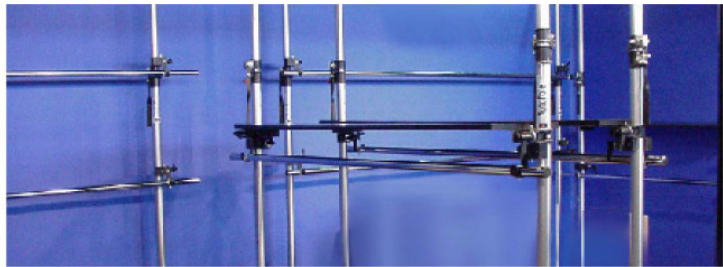

DIS582@HOTMAIL.COM
TEL: 718-272-7273
FAX: 718-272-7495

DISTINCTIVE DISPLAYS INC.

EXCLUSIVE RENTAL OF DISPLAY POLE SYSTEMS

THIS SYSTEM IS DESIGNED TO ACCOMMODATE ALL TYPES OF DISPLAY NEEDS AND CAN BE USED IN ALMOST ANY TRADE SHOW OR SHOWROOM APPLICATIONS. THIS DISPLAY POLE SYSTEM OFFERS:

- -HANG RODS   -SHELVES   -COLORED PAPER   -SIGNS
- -DISPLAY POLES (ALL BLACK / SILVER AND BLACK)
- -DISPLAY POLE BASES (SELF STANDING)

RENTAL DISPLAY POLE EXHIBITS AVAILABLE, STARTING AS LOW AS $475.00 INCLUDING: SHOW SITE SUPERVISION, CARPENTRY, SHIPPING AND INSTALLATION. CUSTOM LAYOUTS AND DESIGNS ARE ALSO AVAILABLE.