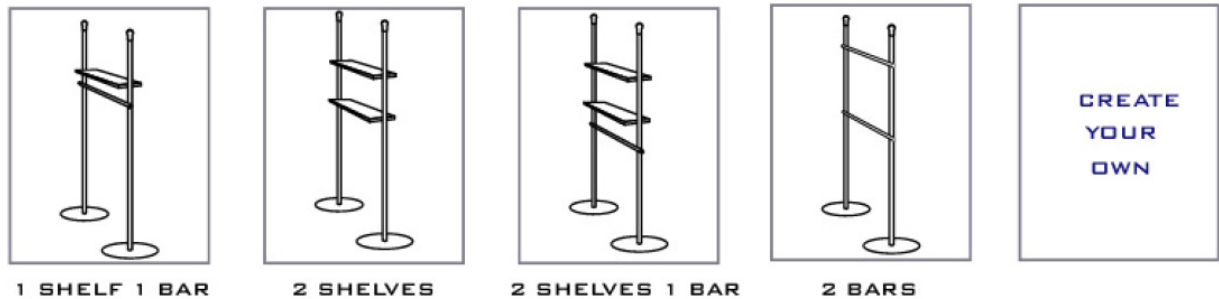

- HANG RODS -SHELVES -COLORED PAPER -SIGNS
- DISPLAY POLES (ALL BLACK / SILVER AND BLACK)
- DISPLAY POLE BASES (SELF STANDING)

RENTAL DISPLAY POLE EXHIBITS AVAILABLE, STARTING AS LOW AS \$475.00 INCLUDING: SHOW SITE SUPERVISION, CARPENTRY, SHIPPING AND INSTALLATION. CUSTOM LAYOUTS AND DESIGNS ARE ALSO AVAILABLE.

BASIC BOOTH LAYOUT

BASIC SECTION DISPLAY

1 SHELF 1 BAR

2 SHELVES

2 SHELVES 1 BAR

2 BARS

CREATE
 YOUR
 OWN

CALL US SO WE CAN DESIGN YOUR SPACE TO FIT YOUR NEEDS AND BUDGET.