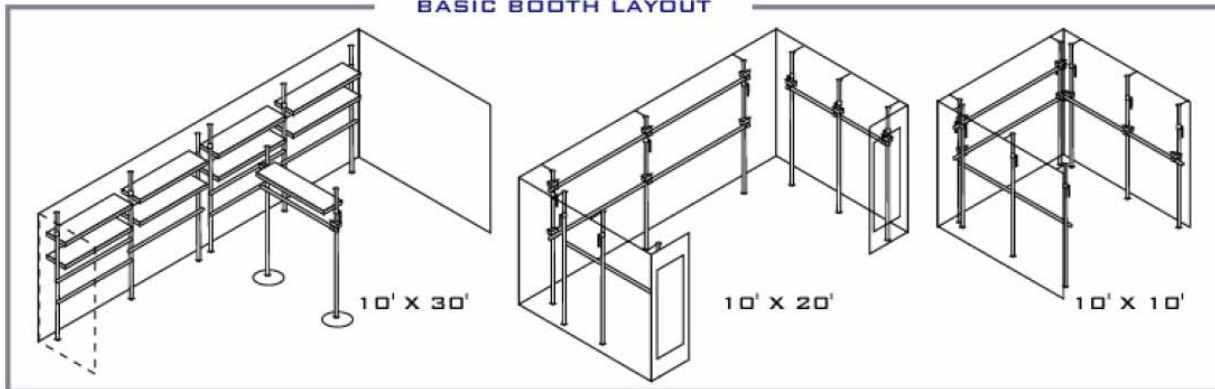

- HANG RODS
- SHELVES
- COLORED PAPER
- SIGNS
- DISPLAY POLES (ALL BLACK / SILVER AND BLACK)
- DISPLAY POLE BASES (SELF STANDING)

RENTAL DISPLAY POLE EXHIBITS AVAILABLE, STARTING AS LOW AS \$475.00 INCLUDING: SHOW SITE SUPERVISION, CARPENTRY, SHIPPING AND INSTALLATION. CUSTOM LAYOUTS AND DESIGNS ARE ALSO AVAILABLE.

**BASIC BOOTH LAYOUT**

**BASIC SECTION DISPLAY**

CALL US SO WE CAN DESIGN YOUR SPACE TO FIT YOUR NEEDS AND BUDGET.