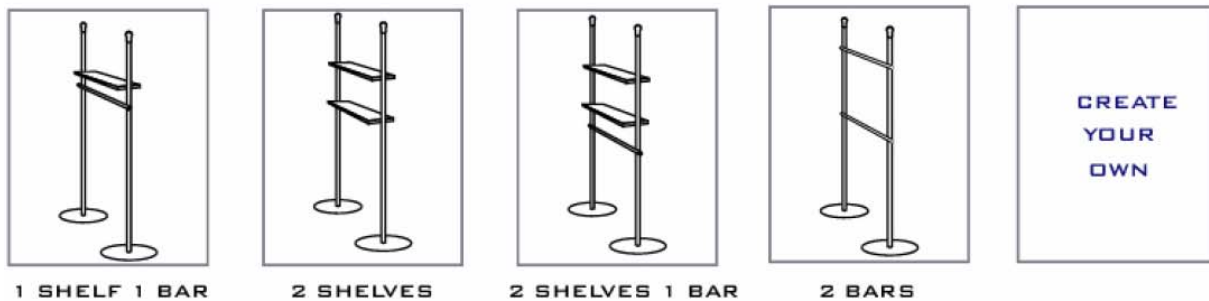

- HANG RODS
- SHELVES
- COLORED PAPER
- SIGNS
- DISPLAY POLES (ALL BLACK / SILVER AND BLACK)
- DISPLAY POLE BASES (SELF STANDING)

RENTAL DISPLAY POLE EXHIBITS AVAILABLE, STARTING AS LOW AS \$475.00 INCLUDING: SHOW SITE SUPERVISION, CARPENTRY, SHIPPING AND INSTALLATION. CUSTOM LAYOUTS AND DESIGNS ARE ALSO AVAILABLE.

**BASIC BOOTH LAYOUT**

**BASIC SECTION DISPLAY**

CALL US SO WE CAN DESIGN YOUR SPACE TO FIT YOUR NEEDS AND BUDGET.