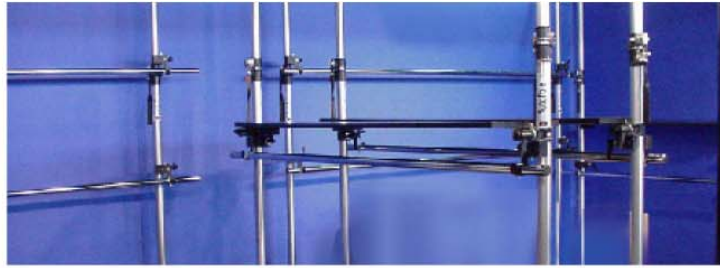

DIS582@HOTMAIL.COM
TEL: 718-272-7273
FAX: 718-272-7495

DISTINCTIVE DISPLAYS INC.

EXCLUSIVE RENTAL OF DISPLAY POLE SYSTEMS

THIS SYSTEM IS DESIGNED TO ACCOMMODATE ALL TYPES OF DISPLAY NEEDS AND CAN BE USED IN ALMOST ANY TRADE SHOW OR SHOWROOM APPLICATIONS. THIS DISPLAY POLE SYSTEM OFFERS:

- -HANG RODS
- -SHELVES
- -COLORED PAPER
- -SIGNS
- -DISPLAY POLES (ALL BLACK / SILVER AND BLACK)
- -DISPLAY POLE BASES (SELF STANDING)

RENTAL DISPLAY POLE EXHIBITS AVAILABLE, STARTING AS LOW AS $475.00 INCLUDING: SHOW SITE SUPERVISION, CARPENTRY, SHIPPING AND INSTALLATION. CUSTOM LAYOUTS AND DESIGNS ARE ALSO AVAILABLE.