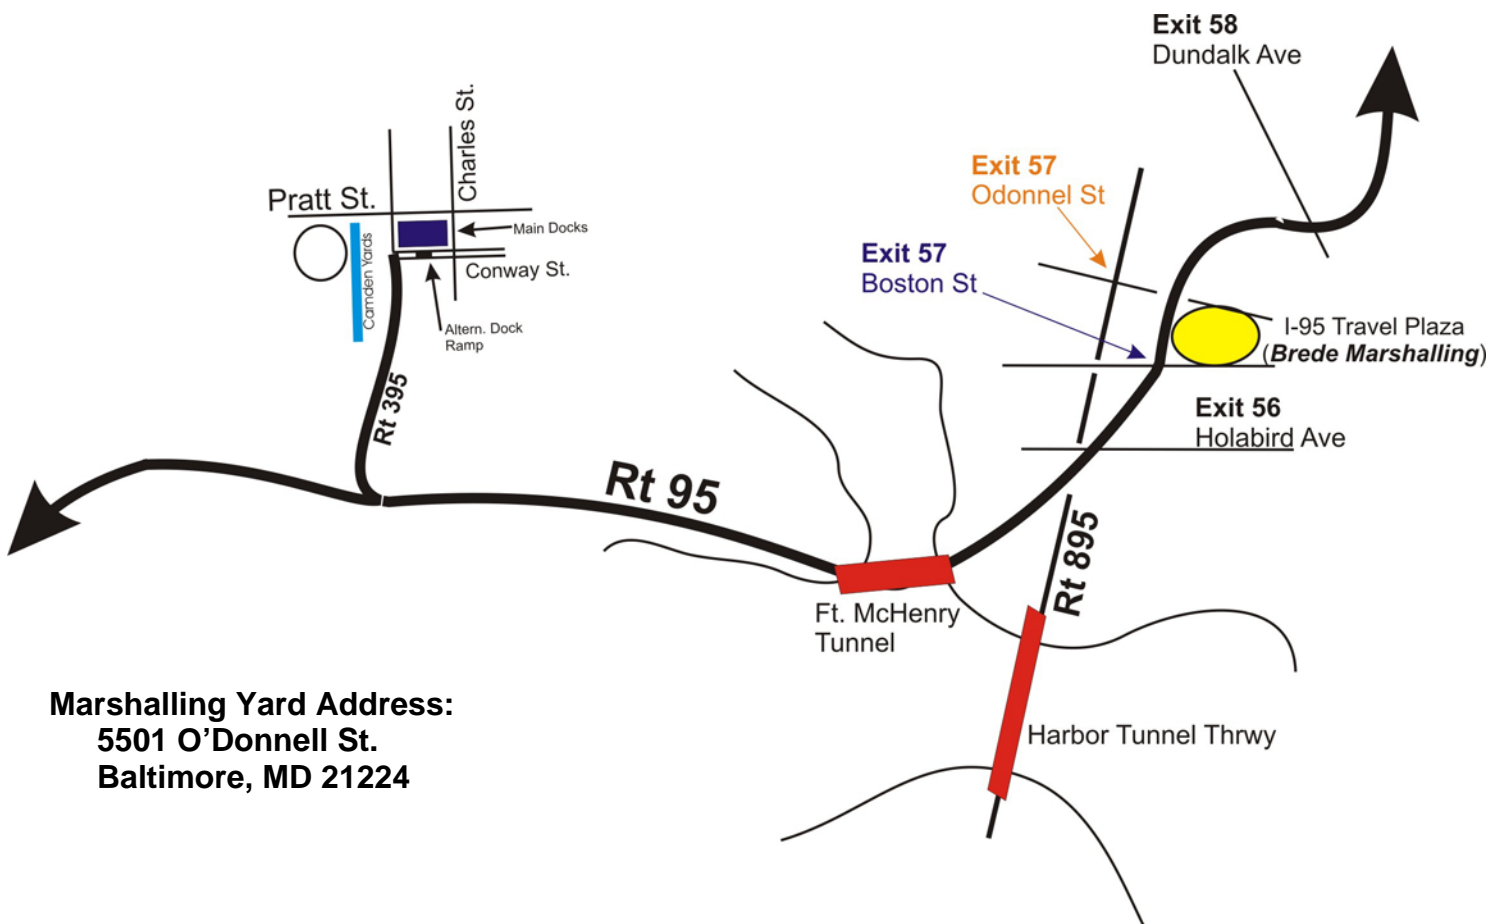

**Rt 95 - north or southbound, north of the Ft. McHenry Tunnel:**

1. Exit 57 for Travel Plaza (Boston St.).

**Rt 895 - north or southbound, north of the Harbor Tunnel:**

1. Exit 11-B for Travel Plaza (O'Donnell St.).

**FROM Travel Plaza TO Baltimore Convention Center:**

1. Take Rt 95 SOUTHBOUND through Ft. McHenry Tunnel.
2. Exit 53 for Rt 395 NORTHBOUND.
3. At 3rd light - turn right onto Pratt St.
4. Go approx. 2 lights - turn RIGHT onto Charles St.
5. Turn RIGHT into Loading Dock access.

**ALTERNATE ACCESS Point (if used):**

1. Pass 1st dock access (above), turn RIGHT onto Conway St.
2. Take center median ramp DOWN into docks.

**Marshalling Yard Address:  
5501 O'Donnell St.  
Baltimore, MD 21224**