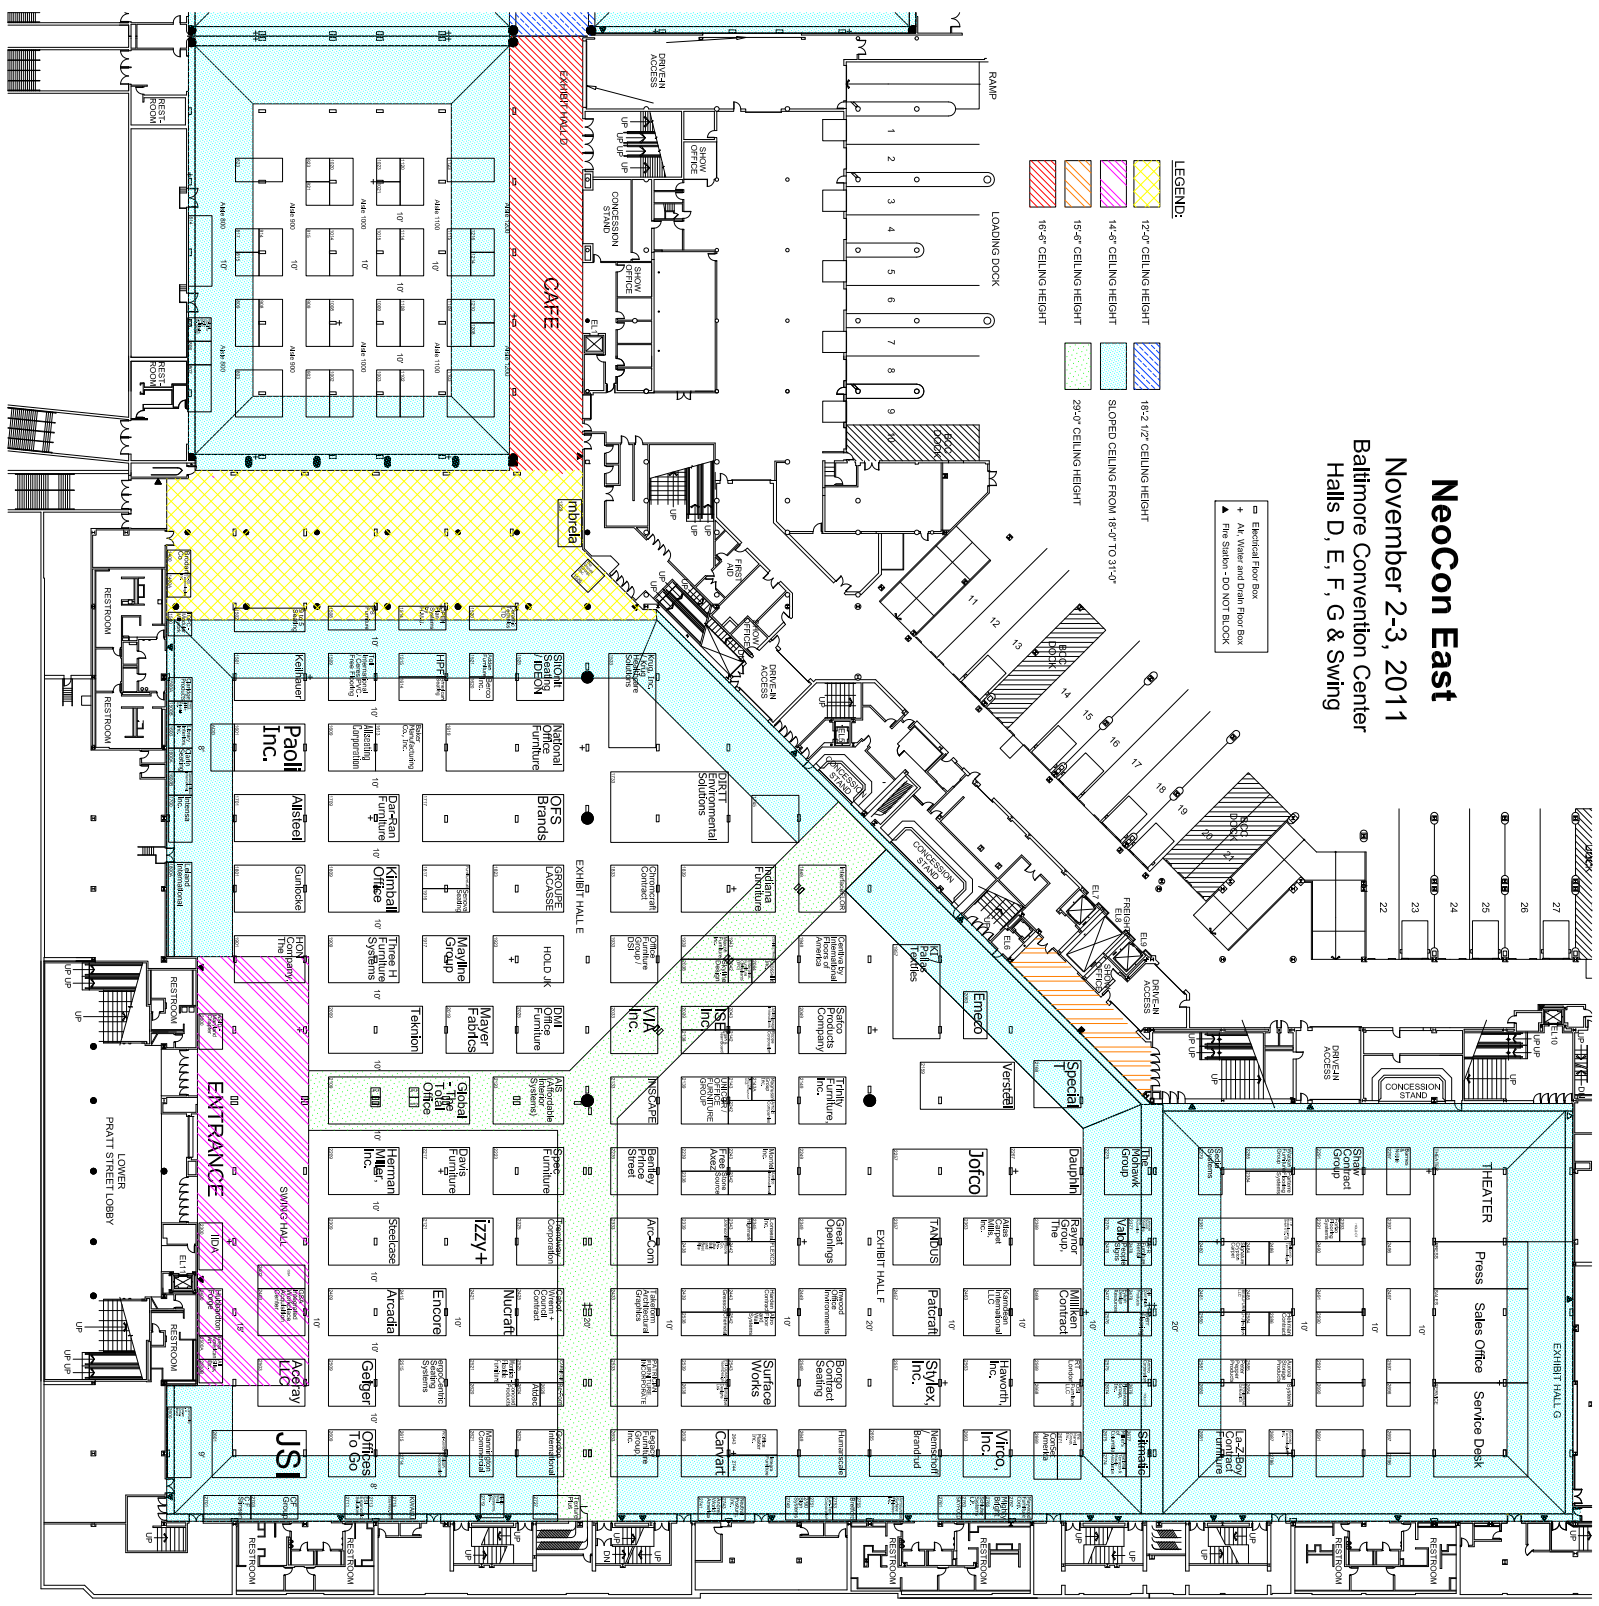

NeoCon East

November 2-3, 2011
 Baltimore Convention Center
 Halls D, E, F, G & Swing

LEGEND:

- 12'-0" CEILING HEIGHT
- 14'-0" CEILING HEIGHT
- 15'-0" CEILING HEIGHT
- 16'-0" CEILING HEIGHT
- 18'-2 1/2" CEILING HEIGHT
- SLOPED CEILING FROM 18'-0" TO 31'-0"
- 29'-0" CEILING HEIGHT

- Electrical Floor Box
- Air Water and Drain Floor Box
- Fire Sticker - DO NOT BLOCK