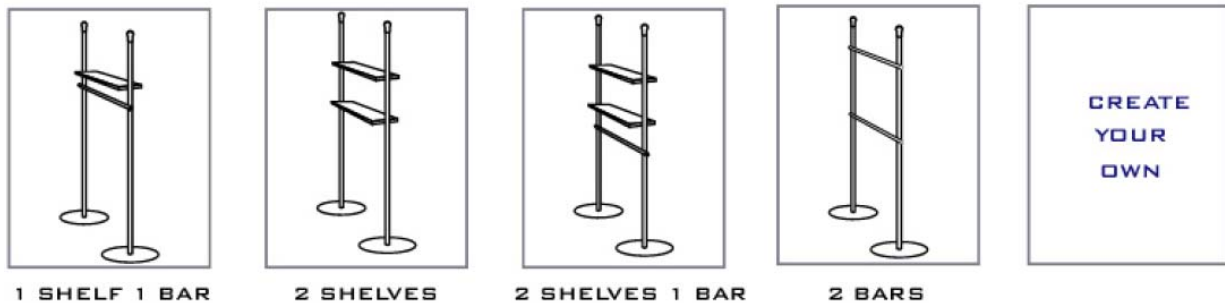

- HANG RODS -SHELVES -COLORED PAPER -SIGNS
- DISPLAY POLES (ALL BLACK / SILVER AND BLACK)
- DISPLAY POLE BASES (SELF STANDING)

RENTAL DISPLAY POLE EXHIBITS AVAILABLE, STARTING AS LOW AS \$475.00 INCLUDING: SHOW SITE SUPERVISION, CARPENTRY, SHIPPING AND INSTALLATION. CUSTOM LAYOUTS AND DESIGNS ARE ALSO AVAILABLE.

BASIC BOOTH LAYOUT

BASIC SECTION DISPLAY

CALL US SO WE CAN DESIGN YOUR SPACE TO FIT YOUR NEEDS AND BUDGET.