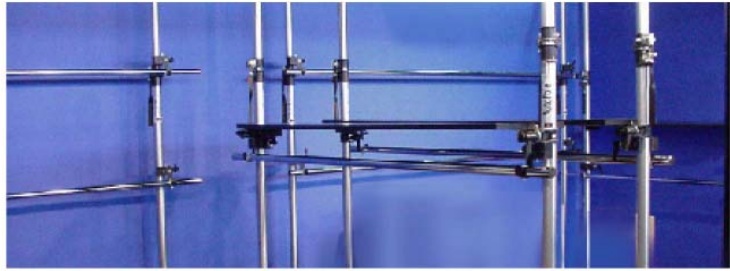

DIS582@HOTMAIL.COM
TEL: 718-272-7273
FAX: 718-272-7495

DISTINCTIVE DISPLAYS INC.

EXCLUSIVE RENTAL OF DISPLAY POLE SYSTEMS

THIS SYSTEM IS DESIGNED TO ACCOMMODATE ALL TYPES OF DISPLAY NEEDS AND CAN BE USED IN ALMOST ANY TRADE SHOW OR SHOWROOM APPLICATIONS. THIS DISPLAY POLE SYSTEM OFFERS:

- -HANG RODS   -SHELVES   -COLORED PAPER   -SIGNS
- -DISPLAY POLES (ALL BLACK / SILVER AND BLACK)
- -DISPLAY POLE BASES (SELF STANDING)

RENTAL DISPLAY POLE EXHIBITS AVAILABLE, STARTING AS LOW AS $475.00 INCLUDING: SHOW SITE SUPERVISION, CARPENTRY, SHIPPING AND INSTALLATION. CUSTOM LAYOUTS AND DESIGNS ARE ALSO AVAILABLE.