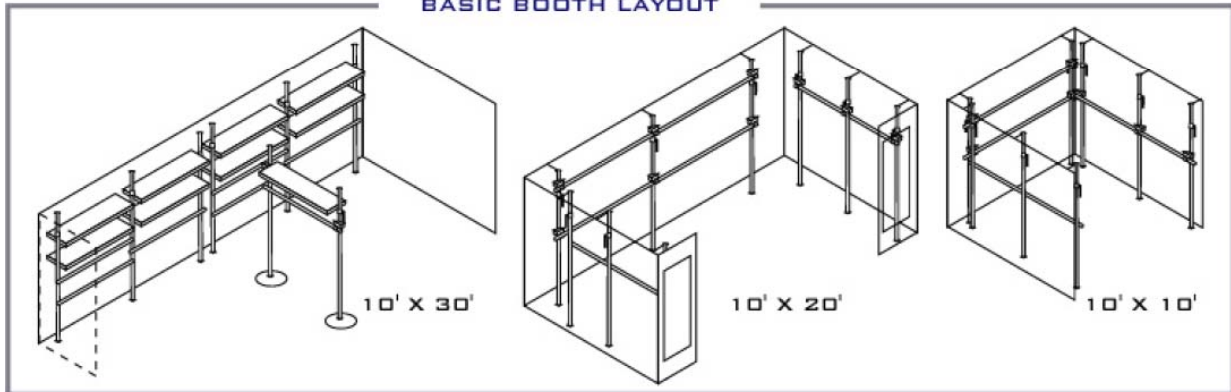

- HANG RODS -SHELVES -COLORED PAPER -SIGNS
- DISPLAY POLES (ALL BLACK / SILVER AND BLACK)
- DISPLAY POLE BASES (SELF STANDING)

RENTAL DISPLAY POLE EXHIBITS AVAILABLE, STARTING AS LOW AS \$475.00 INCLUDING: SHOW SITE SUPERVISION, CARPENTRY, SHIPPING AND INSTALLATION. CUSTOM LAYOUTS AND DESIGNS ARE ALSO AVAILABLE.

BASIC BOOTH LAYOUT

BASIC SECTION DISPLAY

CALL US SO WE CAN DESIGN YOUR SPACE TO FIT YOUR NEEDS AND BUDGET.